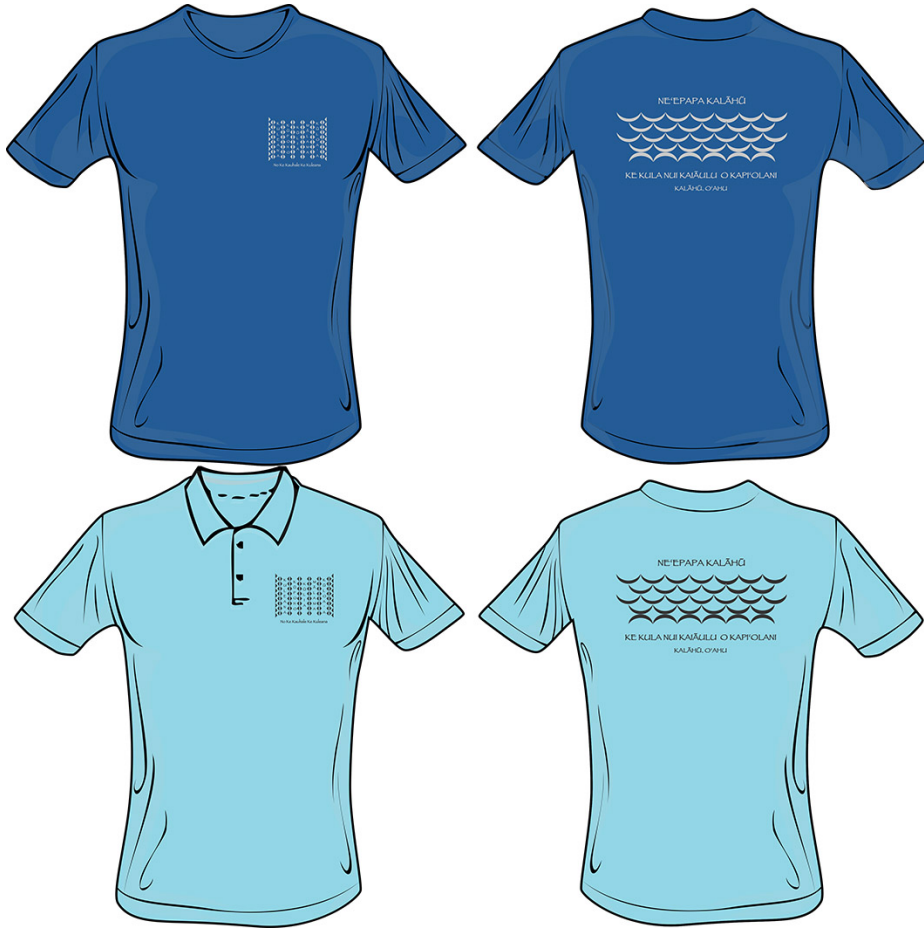

NE'EPAPA KALĀHŪ 2017

Thursday, August 17, 2017 -- 5:00 – 8:00pm - 'Ōhī'a Cafeteria

Name: _____

Department: _____ Guest Name: _____

Phone #: _____ Email Address: _____

Hanes Tagless Tshirt/ Hanes Comfortblend Polo	Small	Medium	Large	XL	XXL	Total
Ne'epapa Kalāhū Tshirt (Denim Blue) - \$20.00						
Ne'epapa Kalāhū Polo (Light Blue) - \$25.00						